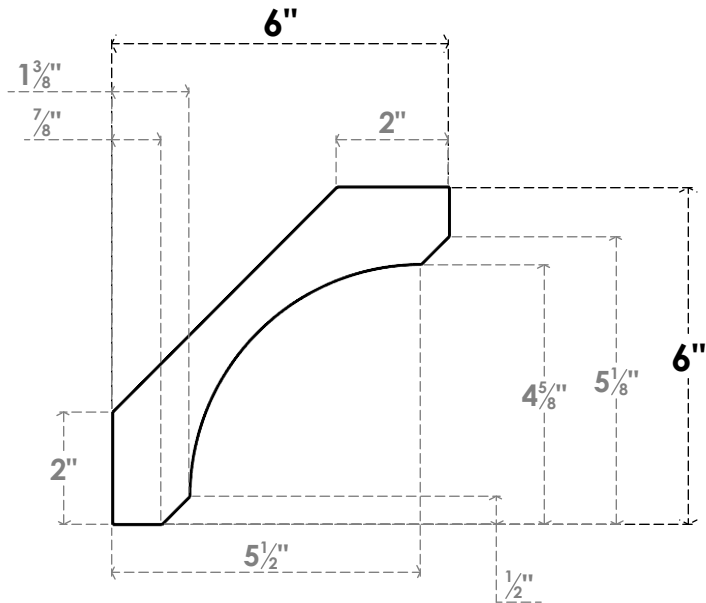

ITEM NUMBER: BRCPC055X06000X06000LEC

5 1/2"W X 6"D X 6"H LEGACY ARCHITECTURAL GRADE PVC CLOSED KNEE BRACE

SIDE PROFILE

FRONT PROFILE

ISOMETRIC

EKENA MILLWORK
2300 WEST MAIN ST.
CLARKSVILLE, TX 75426
TOLL FREE: 866-607-0453
WWW.EKENAMILLWORK.COM