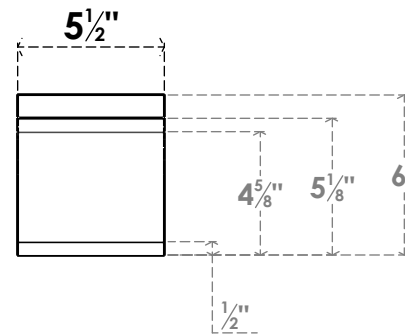

ITEM NUMBER: BRCPC055X06000X06000LEC

5 1/2"W X 6"D X 6"H LEGACY ARCHITECTURAL GRADE PVC CLOSED KNEE BRACE

SIDE PROFILE

FRONT PROFILE

ISOMETRIC

EKENA MILLWORK
2300 WEST MAIN ST.
CLARKSVILLE, TX 75426
TOLL FREE: 866-607-0453
WWW.EKENAMILLWORK.COM